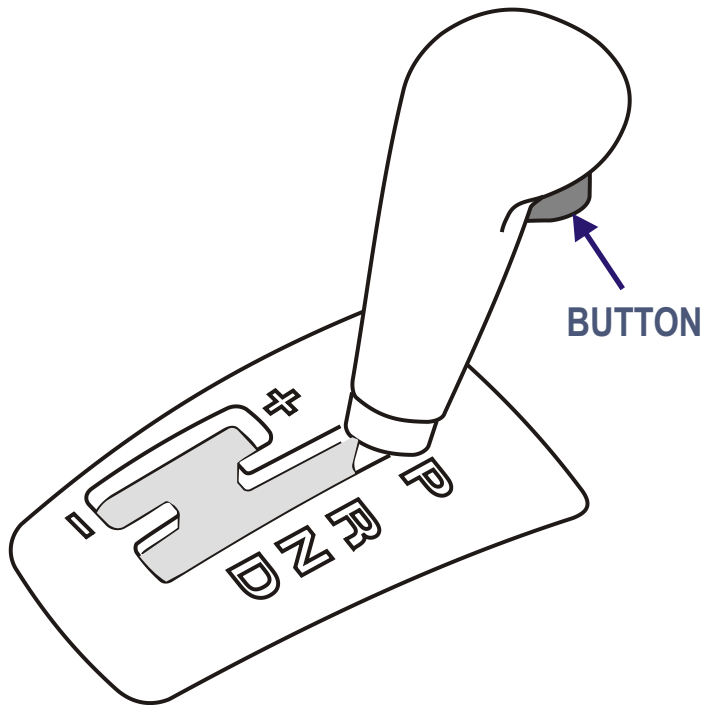

Copyright © 2006 - 2007 John Ziersch
Zipper's Driving School

AUTOMATIC GEARBOX Lancer (automatic)

Press the button to select PARK or REVERSE,
DON'T press the button for NEUTRAL or DRIVE.

SPORTS MODE

Move lever to the left for "Sports Mode", this will lock* the current gear.
Nudge lever up or down to select a higher or lower gear*.

**Note: the gearbox can override any gear you try to select.*