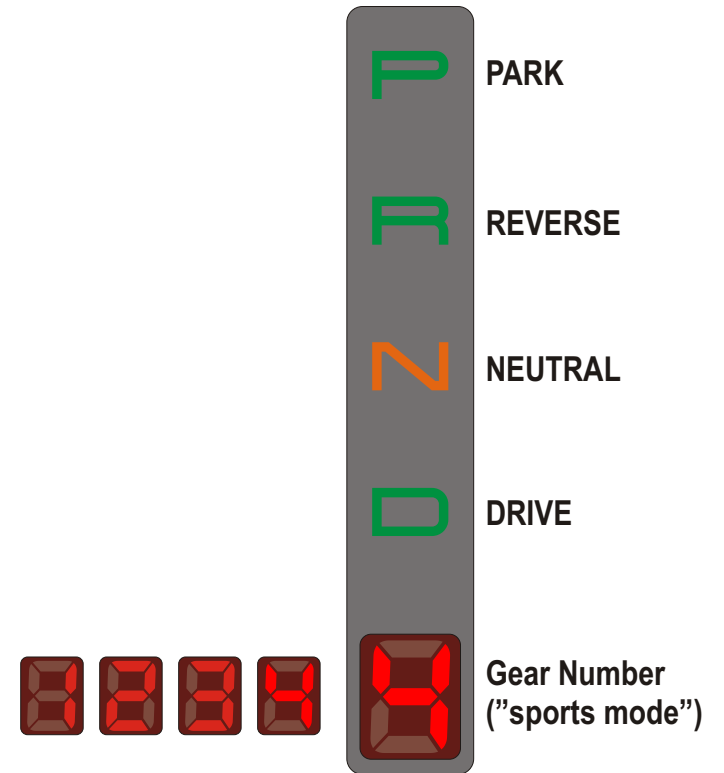

Copyright © 2006 - 2007 John Ziersch
Zipper's Driving School

AUTOMATIC GEARBOX Lancer (automatic)

Press the button to select PARK or REVERSE,
DON'T press the button for NEUTRAL or DRIVE.

SPORTS MODE

Move lever to the left for "Sports Mode", this will lock* the current gear.
Nudge lever up or down to select a higher or lower gear*.

**Note: the gearbox can override any gear you try to select.*